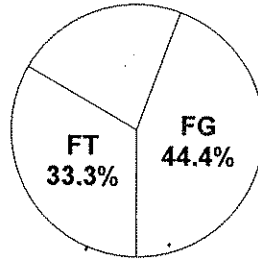

Shot Summary	M/A	%	PTS
3Pt FG	4/10	40.0%	12
2Pt FG	12/32	37.5%	24
Layups - L	1/4	25.0%	2
Layups - R	2/5	40.0%	4
Dunks	0/0	0.0%	0
Putbacks	2/4	50.0%	4
Overall Shooting	16/42	38.1%	36
Free Throws	18/25	72.0%	18
Total Points			54

Scoring Distribution
3pt
22.2%