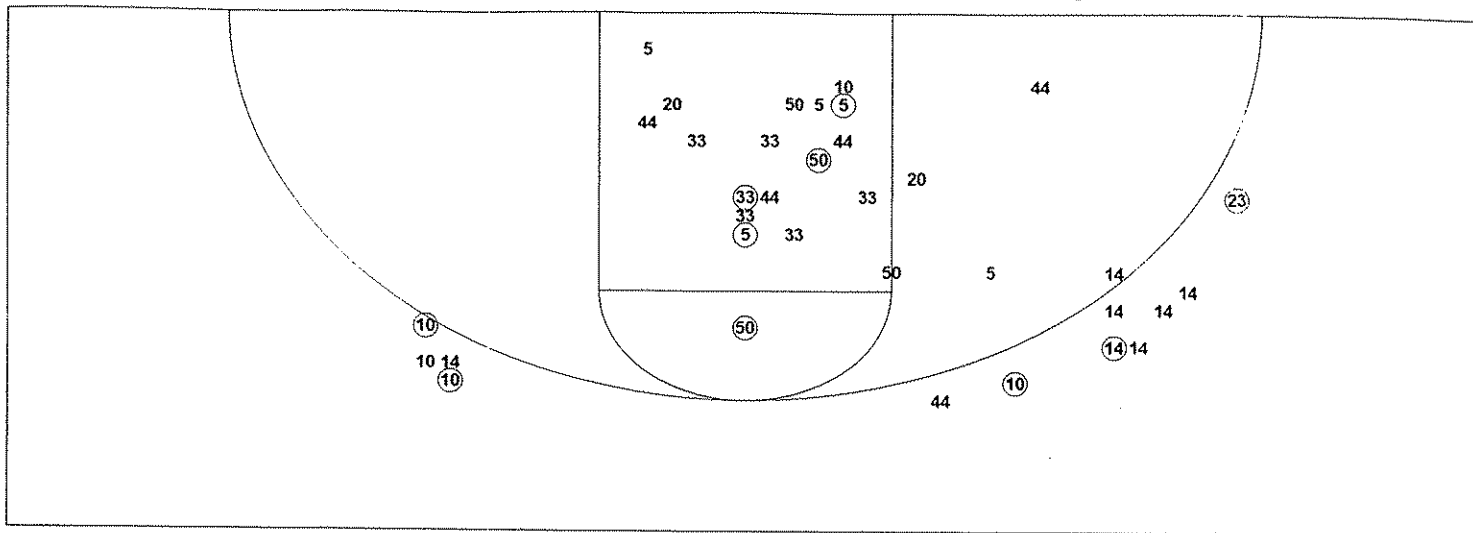

2002 KHSAA BOYS' SWEET 16 - TEAM SHOT CHART for the Warren Central Dragons

Warren Central Dragons vs. Ryle Raiders

DATE: 03/13/2002 TIME: 9:00 pm SITE: Rupp Arena-Lexington, KY