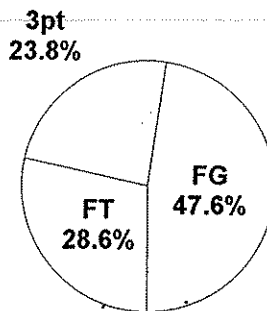

Scoring Distribution